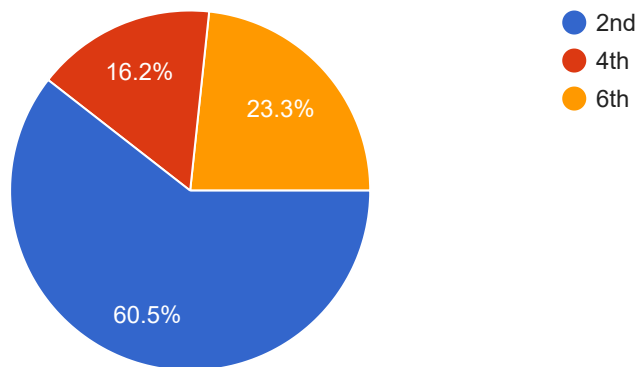

# STUDENT CURRICULUM FEEDBACK FORM 2022-2023: Shillong Commerce College

712 responses

[Publish analytics](#)

For each of the question, you are required to indicate your opinion.

## Semester

 Copy

712 responses