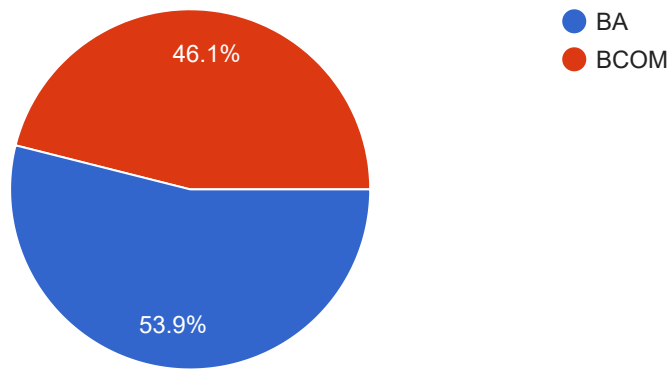

STUDENT CURRICULUM FEEDBACK FORM 2022-2023: Shillong Commerce College

712 responses

[Publish analytics](#)

For each of the question, you are required to indicate your opinion.

Programme

Copy

712 responses